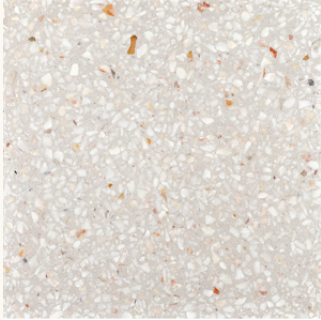

Selected Materials Overview

Bathroom Floor

Material: True Terrazzo Dove Gray 16x16 Polished Terrazzo Tile

Manufacturer: TileBar

Retailer: TileBar

Price: $13.95 / sq ft

Size: 16.14 x 16.14